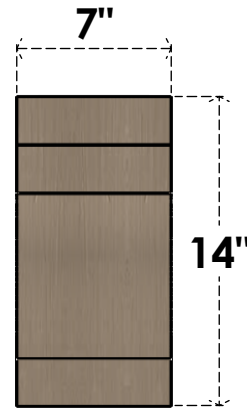

ITEM NUMBER: CORU07X14X14MEDRCPR

7"W X 14"D X 14"H SERIES 1 CLASSIC MEDITERRANEAN ROUGH CEDAR
TIMBERTHANE FAUX WOOD CORBEL, PRIMED

SIDE PROFILE

FRONT PROFILE

ISOMETRIC

EKENA MILLWORK
2300 WEST MAIN ST.
CLARKSVILLE, TX 75426
TOLL FREE: 866-607-0453
WWW.EKENAMILLWORK.COM