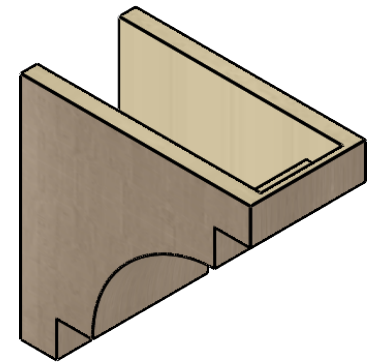

ITEM NUMBER: CORU07X14X14MEDRCPR

7"W X 14"D X 14"H SERIES 1 CLASSIC MEDITERRANEAN ROUGH CEDAR
TIMBERTHANE FAUX WOOD CORBEL, PRIMED

SIDE PROFILE

FRONT PROFILE

ISOMETRIC

EKENA MILLWORK
2300 WEST MAIN ST.
CLARKSVILLE, TX 75426
TOLL FREE: 866-607-0453
WWW.EKENAMILLWORK.COM

NOTES

1. INSTALLATION TO BE COMPLETED IN ACCORDANCE WITH MANUFACTURER'S SPECIFICATIONS.
2. DRAWING MAY NOT BE TO SCALE
3. THIS DRAWING IS INTENDED FOR DESIGN AND PLANNING PURPOSES ONLY.
4. ALL INFORMATION CONTAINED HEREIN WAS CURRENT AT THE TIME OF DEVELOPMENT BUT MUST BE REVIEWED AND APPROVED BY THE PRODUCT MANUFACTURER TO BE CONSIDERED ACCURATE.
5. TIMBERTHANE ARCHITECTURAL PRODUCTS ARE MADE FROM HIGH DENSITY URETHANE AND COME FACTORY PRIMED