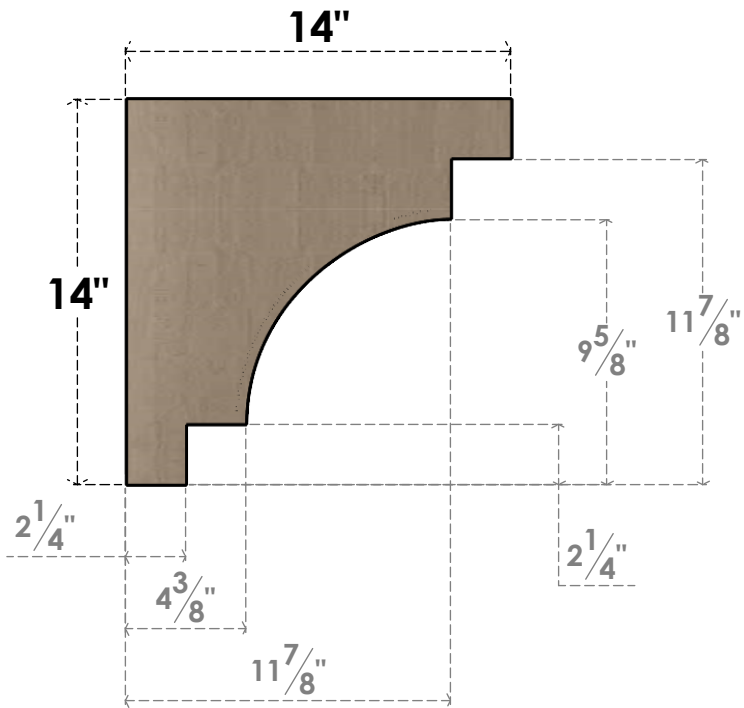

ITEM NUMBER: CORU07X14X14MEDRCPR

7"W X 14"D X 14"H SERIES 1 CLASSIC MEDITERRANEAN ROUGH CEDAR
TIMBERTHANE FAUX WOOD CORBEL, PRIMED

SIDE PROFILE

FRONT PROFILE

ISOMETRIC

EKENA MILLWORK
2300 WEST MAIN ST.
CLARKSVILLE, TX 75426
TOLL FREE: 866-607-0453
WWW.EKENAMILLWORK.COM

NOTES

1. INSTALLATION TO BE COMPLETED IN ACCORDANCE WITH MANUFACTURER'S SPECIFICATIONS.
2. DRAWING MAY NOT BE TO SCALE
3. THIS DRAWING IS INTENDED FOR DESIGN AND PLANNING PURPOSES ONLY.
4. ALL INFORMATION CONTAINED HEREIN WAS CURRENT AT THE TIME OF DEVELOPMENT BUT MUST BE REVIEWED AND APPROVED BY THE PRODUCT MANUFACTURER TO BE CONSIDERED ACCURATE.
5. TIMBERTHANE ARCHITECTURAL PRODUCTS ARE MADE FROM HIGH DENSITY URETHANE AND COME FACTORY PRIMED